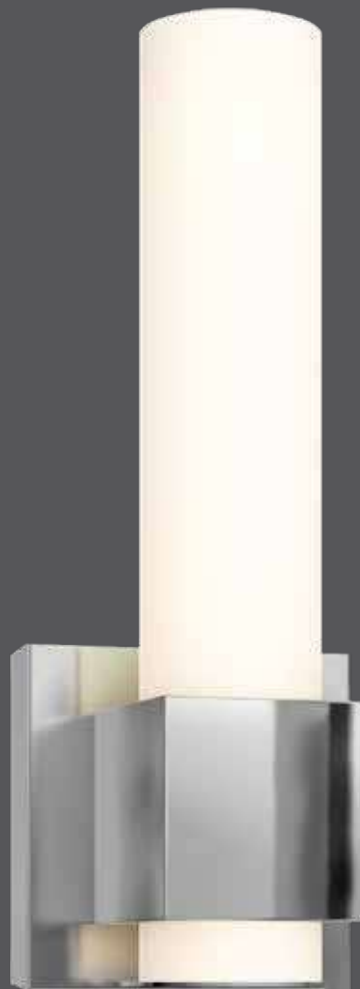

Noble two

This LED wall mount is perfect for applications in homes and condos. It is a popular style for bathrooms, providing just the right amount of light to enhance your decor.

UPGRADE

DAMP

COLOR TEMPERATURE

ADA
COMPLIANT

Model	Size	Watts	Delivered lumens	LED lumens	CRI	Color °T	Voltage
LEDVAN002-CC-12	12"	8 W	380 lm	700 lm	80	2700, 3000, 3500, 4000, 5000 K	120 V

Specifications

Over 50,000 hours of service life
 Warm white light output
 Round frosted glass lens
 ADA compliant
 Low power consumption
 Superior color consistency
 Integrated dimmable direct-AC LED technology

Switch-selectable CCT: 2700 K/
 3000 K/3500 K/4000 K/5000 K in canopy
 Suitable for damp locations
 Refer to website for dimmer compatibility
 5-year warranty

Finish

- BK** Black
- CH** Chrome
- SN** Satin Nickel

Order example

LEDVAN002-CC-12SN
 LEDVAN002-CC-12 12" round lens vanity fixture in a satin nickel finish

Note

Other Color °T and Finishes available, but may require MOQ's and longer lead times. Please contact your DALs representative for more information.