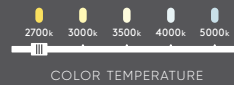

Noble two

The flexibility of our LED vanity will give you many options to work with. It can be installed horizontally or vertically, and is available in 3 finishes.

UPGRADE

DAMP

ADA
COMPLIANT

Model	Size	Watts	Delivered lumens	LED lumens	CRI	Color °T	Voltage
LEDVAN002-CC-24	24"	24 W	1300 lm	2000 lm	80	2700, 3000, 3500,	120 V
LEDVAN002-CC-36	36"	32 W	1900 lm	2500 lm	80	4000, 5000 K	120 V

Specifications

Over 50,000 hours of service life
 Warm white light output
 Round frosted glass lens
 ADA compliant
 Low power consumption
 Superior color consistency
 Integrated dimmable direct AC LED technology

Switch-selectable CCT: 2700 K/
 3000 K/3500 K/4000 K/5000 K in canopy
 Suitable for damp locations
 Refer to website for dimmer compatibility
 5-year warranty

Order example

LEDVAN002-CC-36CH
 LEDVAN002-CC-36 36" round lens vanity fixture in a chrome finish

Note

Other Color °T and Finishes available, but may require MOQ's and longer lead times. Please contact your DALs representative for more information.

Finish

- BK** Black
- CH** Chrome
- SN** Satin Nickel