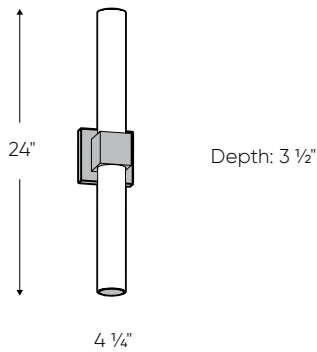

Model	Size	Watts	Delivered lumens	LED lumens	CRI	Color °T	Voltage
LEDVAN002-CC-24	24"	24 W	1300 lm	2000 lm	80	2700, 3000, 3500,	120 V
LEDVAN002-CC-36	36"	32 W	1900 lm	2500 lm	80	4000, 5000 K	120 V

Specifications

Over 50,000 hours of service life
Warm white light output
Round frosted glass lens
ADA compliant
Low power consumption
Superior color consistency
Integrated dimmable direct AC LED technology

Switch-selectable CCT: 2700 K/
3000 K/3500 K/4000 K/5000 K in canopy
Suitable for damp locations
Refer to website for dimmer compatibility
5-year warranty

Order example

LEDVAN002-CC-36CH
LEDVAN002-CC-36 36" round lens vanity fixture in a chrome finish

Note

Other Color °T and Finishes available, but may require MOQ's and longer lead times. Please contact your DALs representative for more information.

Finish

- **BK** Black
- **CH** Chrome
- **SN** Satin Nickel

LEDVAN002-CC-24