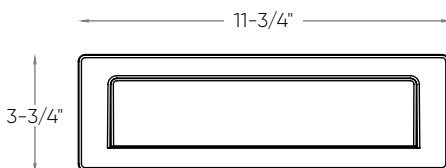

Model	Size	Watts	Delivered lumens	CRI	Color °T	Voltage
DCP-BRK12	12"	8 W	200 lm	80	RGB + 2200 K - 4000 K	24 V DC

Specifications

Excellent color rendering
Full color spectrum
2200K - 4000K in pure whites
Superior LED performance and lifespan
Can be recessed or surface mounted
Bluetooth mesh technology
40° beam angle
Dimmable through the Dals Connect app
Over 50,000 hours of service life
Suitable for wet locations
5-year warranty

Note

Add the DALS Connect Pro Core transformer for even greater flexibility: voice control, remote access, expanded mesh network.

Finish

● BK Black

Smart transformers

DCP-TR60-BK

60W, 120VAC 60Hz input, 24V DC output
low-voltage smart transformer

DCP-TR200-BK

200W, 120VAC 60Hz input, 24V DC output
low-voltage smart transformer

Download the Dals Connect app

Create groups
Set schedules
Remote access*
Compatible with Google Assistant and Amazon Alexa*

* Core needed

Accessories

DCP-PTR36

Plug-in driver

DCP-EXT6FT

6' extension cable

DCP-EXT20FT

20' extension cable

DCP-EXT-T

6" T-connector

DCP-BRK12

15/16"