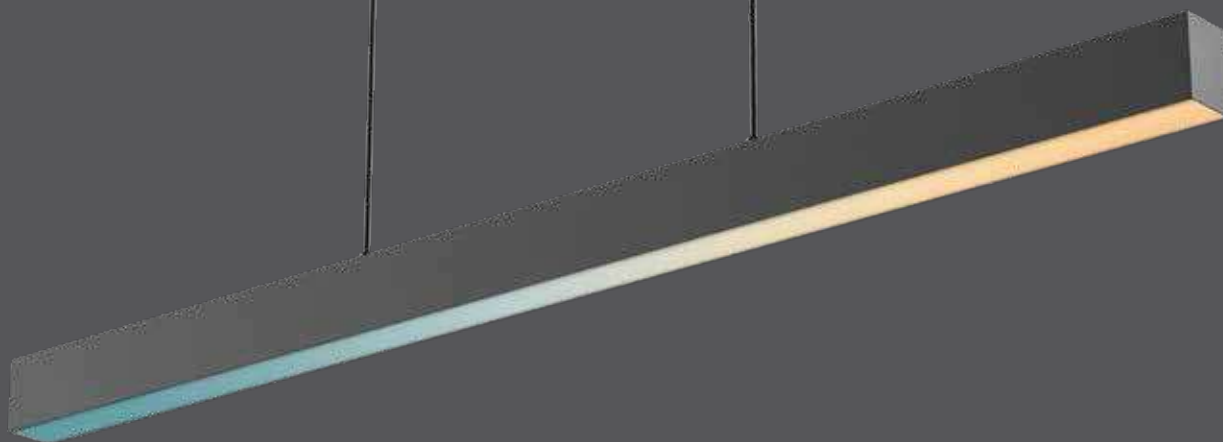

# Boulevard pendant Pro

The Boulevard series, a linear modular light fixture perfect for general office, home, and shop illumination. Can be interconnected to produce striking visual effects.

NEW

DRY

Bluetooth

Intertek

CHANGE COLORS

IC

RATED

AIR TIGHT

Model	Size	Watts	Delivered lumens	CRI	Color °T	Voltage
<b>DCP-LNPD48</b>	48"	40 W	2620 lm	90	RGB + 2700 K - 6500 K	120 V

**Specifications**

Includes a junction box with integrated driver  
 Over 50,000 hours of service life  
 Full color spectrum  
 2700K - 6500K in pure whites  
 108° beam angle  
 Dimmable through the Dals Connect app only  
 Bluetooth mesh technology  
 IC certification (suitable for direct contact with insulation)  
 For indoor use only  
 Air-tight certified as per ASTM E283-04  
 5-year warranty

**Finish**

● **BK** Black

**Accessories**

**LNACC-L16FT**  
 16-foot lens for Boulevard series pendants and recessed linears

**Note**

Add the DALS Connect Pro Hub for even greater flexibility: voice control, remote access, expanded mesh network, ability to connect up to 128 devices per Hub.