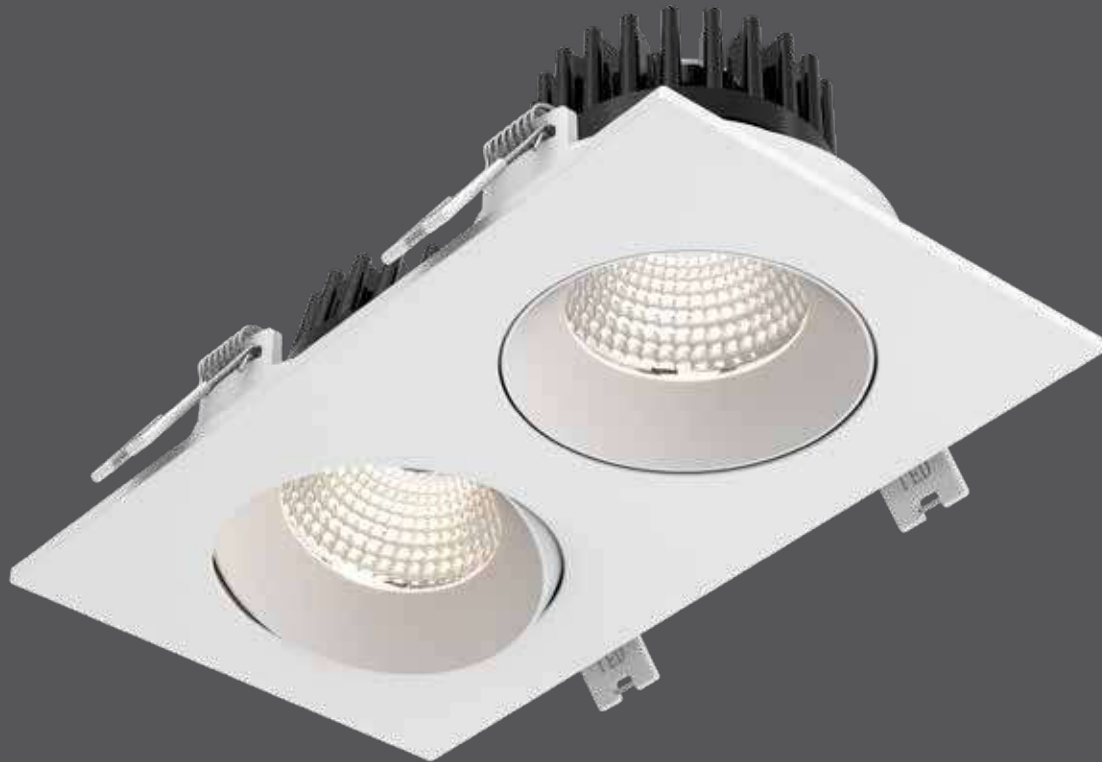

# Revolve Duo

Our Recessed family has grown with a new range of adjustable downlights. The effortless design and high functionality of these fixtures are sure to make a welcome addition in any room.

**NEW** WET SWIVEL/DIRECTIONAL 90° ETL IC RATED

AIR TIGHT 2700k 3000k 3500k 4000k 5000k ENERGY STAR JA8 CERTIFIED

Model	Size	Watts	Delivered lumens	LED lumens	CRI	Color °T	Voltage
<b>GBR35-CC-DUO</b>	4"	24 W	1740 lm	1815 lm	90	2700, 3000, 3500, 4000, 5000 K	120 V

**Specifications**

Includes a junction box with integrated dimmable driver  
 Can be daisy chained  
 Superior LED performance and lifespan  
 90° tilting, 360° rotation  
 Minimal heat emission  
 Aluminum construction  
 Switch-selectable CCT: 2700K/3000 K/3500 K/4000 K/5000 K  
 Low profile  
 40° beam spread  
 IC certification (suitable for direct contact with insulation)  
 Air-tight certified as per ASTM E283-04  
 Suitable for wet locations  
 Ideal operating temperature: -20° to 40° C  
 5-year warranty

**GBR35-CC-DUO** 7-1/8" x 3-1/2" 