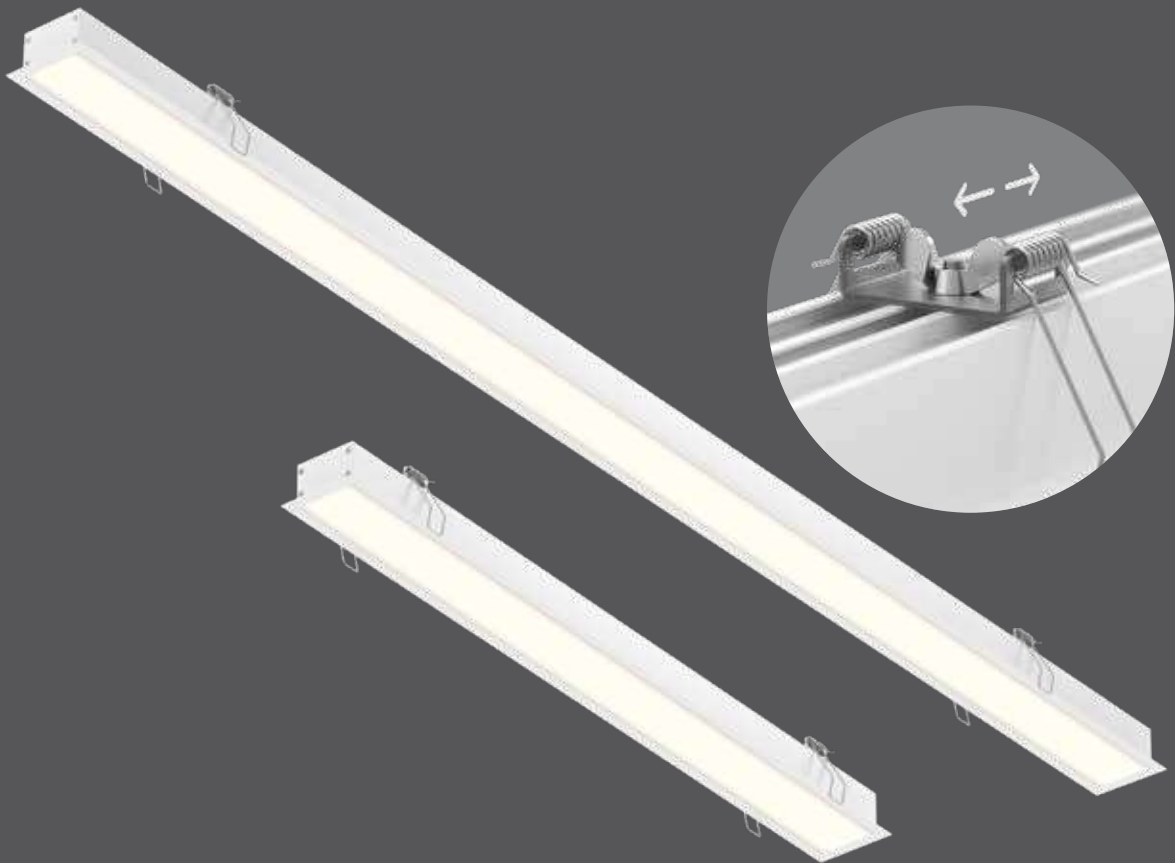

Boulevard

The Boulevard series, an architectural recessed lighting channel that can be installed in a wide range of commercial and residential environments. Add depth to ceiling planes with a visible separation, or seamlessly daisy-chained to create dramatic effects.

NEW WET AIR TIGHT ENERGY STAR ETL Intertek IC RATED JA8 CERTIFIED

2700k 3000k 3500k 4000k 5000k

COLOR TEMPERATURE