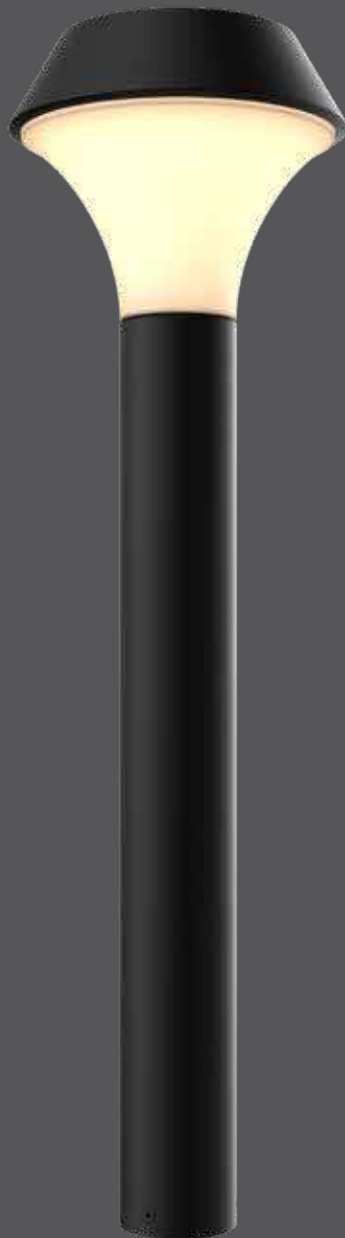

Beacon

The Beacon, a minimal light that creates a big impact. Light up garden beds, walkways, or driveways with this low-voltage LED fixture made of solid aluminum with a black powder-coated finish. The included ground spike allows this light to be placed effortlessly in any area of your yard.

Model	Size	Watts	Delivered lumens	CRI	Color °T	Voltage
LPL26-CC	26"	13 W	800 lm	80	2200, 2700, 3000, 3500, 4000 K	12 VAC

Specifications

Over 50,000 hours of service life
 12VAC input
 Ground stake included
 147° beam angle
 Frosted lens
 Can be mounted to wood or concrete (screws not included)
 Cast aluminum construction
 Switch-selectable CCT: 2200 K/2700 K/3000 K/3500 K/4000 K
 Suitable for wet locations
 5-year warranty