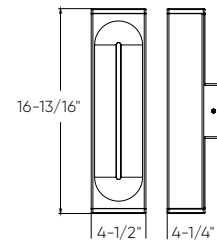

Model	Size	Watts	Delivered lumens	LED lumens	CRI	Color °T	Voltage
LWJ08-CC	8"	10 W	325 lm	380 lm	90	2700, 3000, 3500, 4000, 5000 K	120 V
LWJ16-CC	16"	20 W	760 lm	815 lm			
LWJ24-CC	24"	45 W	2345 lm	2400 lm			

Specifications

Made of extruded aluminum
Fully sealed light engine
Over 50,000 hours of service life
Unique up, down, and center lighting output
Low profile design
Switch-selectable CCT: 2700 K/3000 K/3500 K/4000 K/5000 K
Superior color consistency
Integrated dimmable driver
ADA compliant

Suitable for wet locations
Refer to website for dimmer compatibility
Ideal operating temperature:
-20° to 40° C
5-year warranty

Finish

- **BK** Black
- **WH** White (LWJ16-CC only)

Note

Other color °T and finishes available, but may require MOQ's and longer lead times. Please contact your DALs representative for more information.

LWJ08-CC

LWJ16-CC

LWJ24-CC