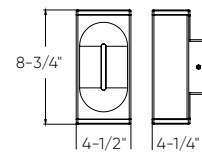

Model	Size	Watts	Delivered lumens	LED lumens	CRI	Color °T	Voltage
LWJ08-CC	8"	10 W	325 lm	380 lm	90	2700, 3000, 3500, 4000, 5000 K	120 V
LWJ16-CC	16"	20 W	760 lm	815 lm			
LWJ24-CC	24"	45 W	2345 lm	2400 lm			

Specifications

Made of extruded aluminum
Fully sealed light engine
Over 50,000 hours of service life
Unique up, down, and center lighting output
Low profile design
Switch-selectable CCT: 2700 K/3000 K/3500 K/4000 K/5000 K
Superior color consistency
Integrated dimmable driver
ADA compliant

Suitable for wet locations
Refer to website for dimmer compatibility
Ideal operating temperature:
-20° to 40° C
5-year warranty

Finish

- **BK** Black
- **WH** White (LWJ16-CC only)

Note

Other color °T and finishes available, but may require MOQ's and longer lead times. Please contact your DALs representative for more information.

LWJ08-CC

LWJ16-CC

LWJ24-CC