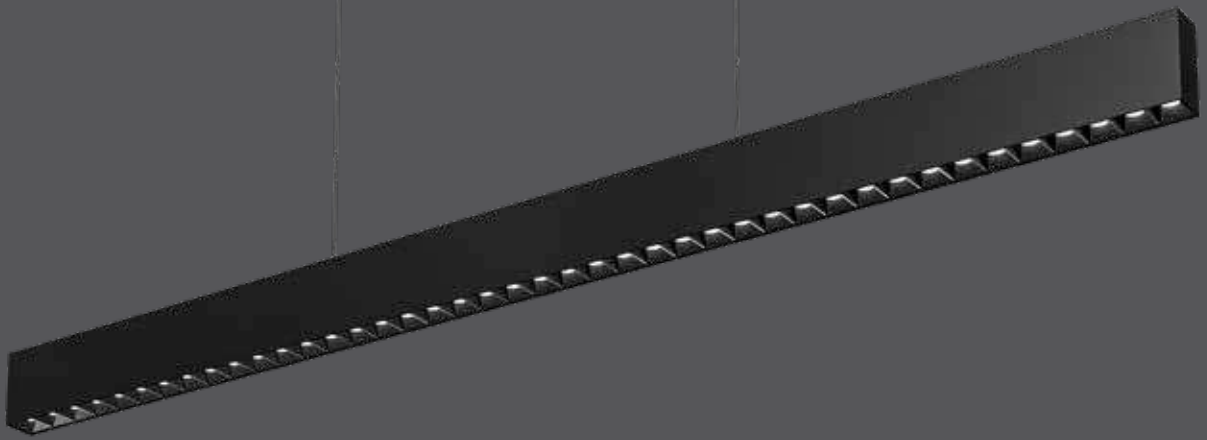

# Pinpoint linear

Providing a contemporary and functional style to any space, the MSL pendant and its glossy piano-black reflector is the ideal choice for dining rooms, conference rooms as well as playrooms.

UPGRADE

Model	Size	Watts	Delivered lumens	CRI	Color °T	Voltage
<b>MSLPD48-CC</b>	48"	40 W	2710 lm	90	2700, 3000, 3500, 4000, 5000 K	120 V

### Specifications

Over 50,000 hours of service life  
 Adjustable height up to 6 feet  
 Aluminum housing which serves as a highly efficient heat sink  
 Switch-selectable CCT: 2700 K/3000 K/3500 K/4000 K/5000 K  
 30° beam angle  
 Integrated dimmable driver  
 Suitable for dry locations  
 Canopy mount on 4" octagon junction box  
 Refer to website for dimmer compatibility  
 5-year warranty