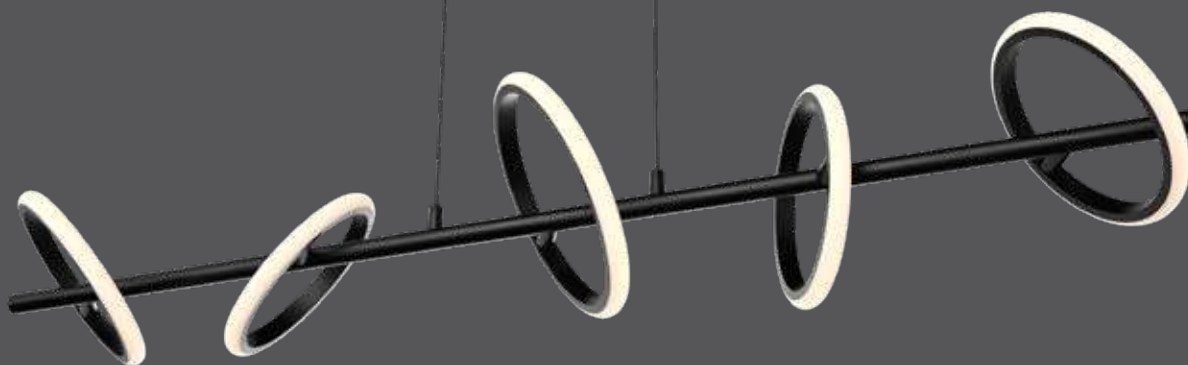

Olympia five

A statement lamp with a lot of character. With its 5 adjustable rings, this linear pendant emits a bright light that makes it perfect for use as a primary light source over a kitchen counter, dining table, or even in a bar setting.

NEW

DRY

Model	Size	Watts	Delivered lumens	CRI	Color °T	Voltage
RRPD5-CC	42"	30 W	1530 lm	80	2700, 3000, 3500, 4000, 5000 K	120 V

Specifications

Over 50,000 hours of service life
 Adjustable height up to 6 feet
 Switch-selectable CCT: 2700 K/3000 K/
 3500 K/4000 K/5000 K
 Integrated dimmable driver
 Suitable for dry locations
 Canopy mount on 4" octagon
 junction box
 Refer to website for dimmer compatibility
 5-year warranty

Finish

● BK Black

Note

Other color °T and finishes available, but may require MOQ's and longer lead times. Please contact your DALs representative for more information.

RRPD5-CC