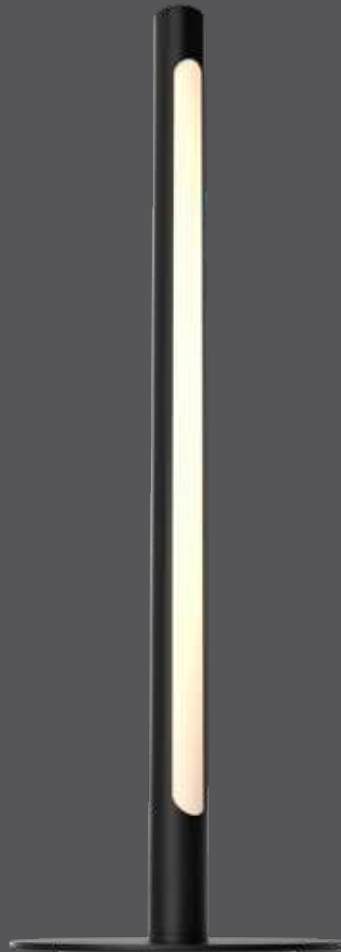

Axis digital table lamp

Enter the world of digital smart lighting with our dimmable LED Wi-Fi controlled devices that emit a full spectrum of vibrant colors or tunable pure whites ranging from 2700 to 6500 K. Enjoy tuning the light strip to your liking by controlling individual segments to create the exact lighting you want, or select from a list of smooth animations to set the mood. For tranquility and peace of mind, easily control and manage your lighting remotely with the DALI Connect™ app connected to your mobile device or through your preferred AI home assistant.

Model	Size	Watts	Delivered lumens	CRI	Color °T	Voltage
SM-STTL20	20"	7 W	360 lm	80+	RGB + 2700 K - 6500 K	120 V

Specifications

Excellent color rendering
 Full color spectrum
 2700K - 6500K in pure whites
 Create gradients
 Preset animations
 Superior LED performance and lifespan
 Aluminum construction
 Minimal heat emission
 Dimmable through the Dals Connect app only
 Over 50,000 hours of service life
 Suitable for dry locations
 5-year warranty