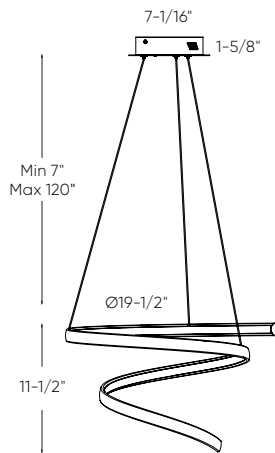

Model	Size	Watts	Delivered lumens	CRI	Color °T	Voltage
SPR20-CC	20"	30 W	1060 lm	80	2700, 3000, 3500,	120 V
SPR34-CC	34"	60 W	2370 lm		4000, 5000 K	

Specifications

Over 50,000 hours of service life
Adjustable height up to 10 feet
Switch-selectable CCT: 2700 K/3000 K/
3500 K/4000 K/5000 K
Frosted lens
Integrated dimmable driver
Suitable for damp locations
Canopy mount on 4" octagonal
junction box
Refer to website for dimmer compatibility
5-year warranty

Finish

● **BK** Black

Note

Other color °T and finishes available, but may require MOQ's and longer lead times. Please contact your DALs representative for more information.

SPR20-CC