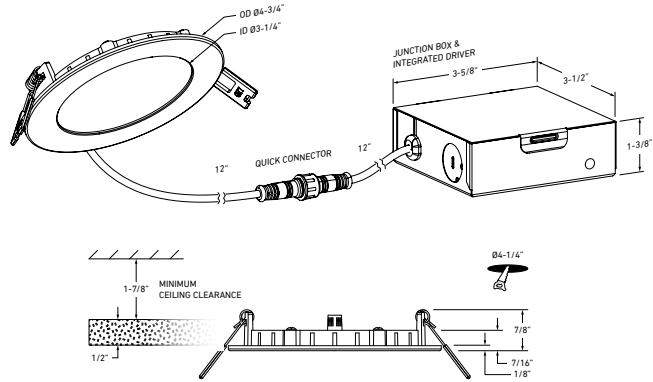

**MODEL NAME** **5004-DW**  
**EXCEL**  
**4" Round Panel Light With Dim-To-Warm Technology**

Our new LED Panel lights are more accessible than ever before. The sleek and minimal construction allows for the easiest of installations.

<b>PROJECT:</b>	<b>TYPE:</b>
<b>DATE:</b>	<b>QTY:</b>
<b>NOTES:</b>	

**QUICK SPECS**

SIZE	WATTS	DELIVERED LUMENS*	COLOR °T	CRI	VOLTAGE	BEAM ANGLE	FINISH
4"	11W	850lm	3000K-2200K	80	120V	110°	○ White □

\*Lumen output measured at 3000K

**LIGHT DISTRIBUTION**

<b>CONSTRUCTION</b>	<b>Lens</b> Frosted	<b>Type of optics</b> Flat lens	<b>Type of LED</b> Edge-lit SMD
	<b>Lens material</b> Acrylic	<b>Housing material</b> Cast aluminum	<b>Cut hole size</b> 4-1/4"

**WHAT'S IN THE BOX**

- LED recessed fixture
- Junction box
- Push-in wire connectors
- Mounting hardware
- Instruction sheet

**COMPATIBLE ACCESSORIES**

**RFP-UNI**  
Universal Drilling Plate For 2", 3", 4" and 6" fixtures