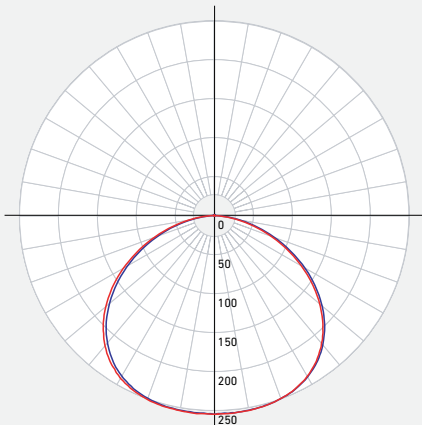

<b>PROJECT:</b>	<b>TYPE:</b>
<b>DATE:</b>	<b>QTY:</b>
<b>NOTES:</b>	

**QUICK SPECS**

SIZE	WATTS	DELIVERED LUMENS*	COLOR °T	CRI	VOLTAGE	BEAM ANGLE	FINISH
4"	11W	850lm	3000K-2200K	80	120V	110°	○ White □

\*Lumen output measured at 3000K

**LIGHT DISTRIBUTION**

<b>CONSTRUCTION</b>	<b>Lens</b> Frosted	<b>Type of optics</b> Flat lens	<b>Type of LED</b> Edge-lit SMD
	<b>Lens material</b> Acrylic	<b>Housing material</b> Cast aluminum	<b>Cut hole size</b> 4-1/4"